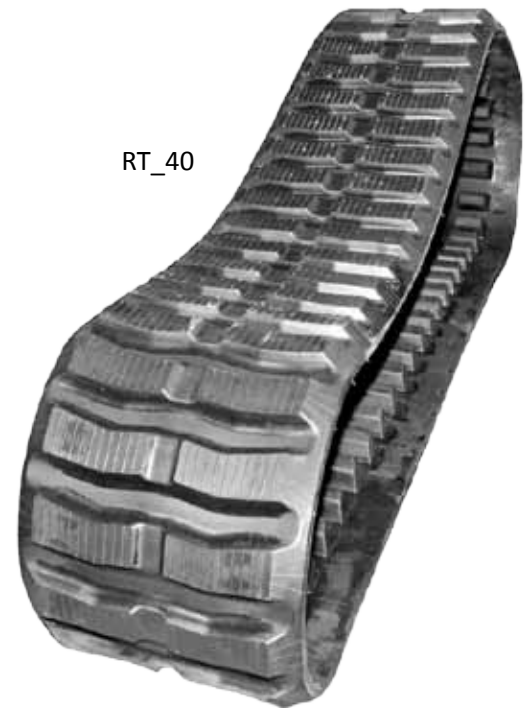

RT_40

**NOW OFFERING
REPLACEMENT
UNDERCARRIAGE
CAT PARTS!**

Idler & Bogie Wheels
Sprocket Sleeves & Drive Lugs